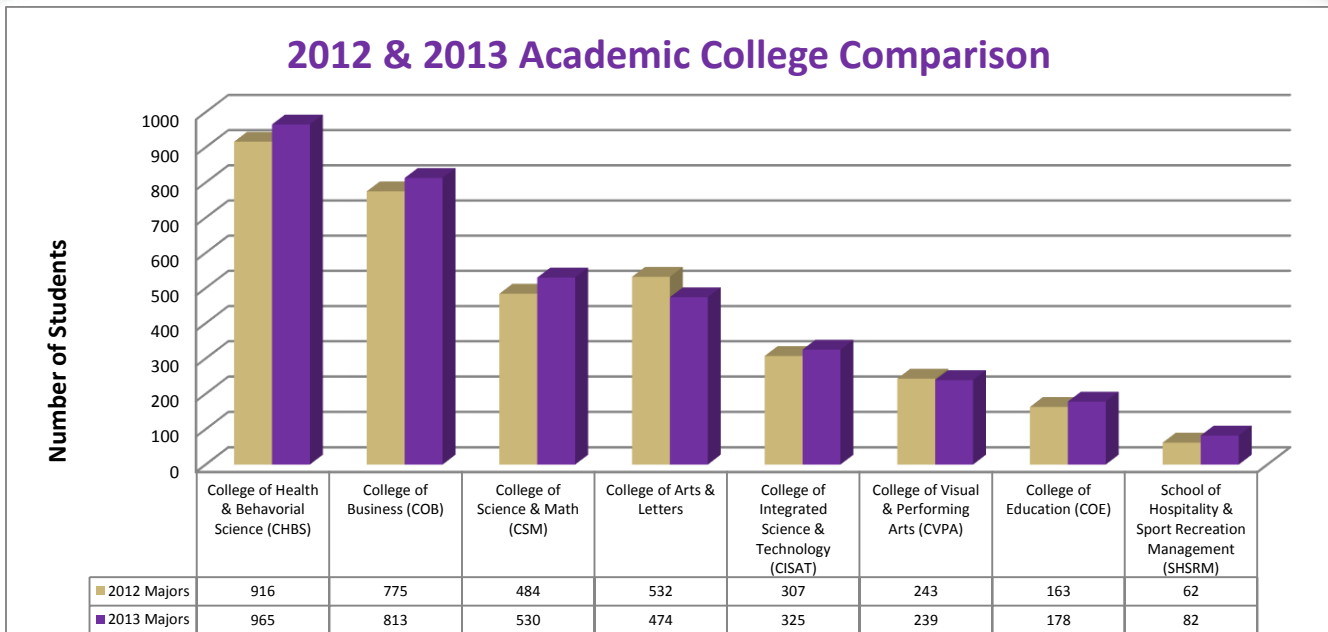

# Most Popular Declared Majors in Academic Colleges of James Madison University

## Fall 2013 Incoming First-Year Students

Most Popular Majors	College	Students out of 4201	Percentage Students
Biology	CSM	312	7.45%
Nursing	CHBS	271	6.47%
Health Sciences	CHBS	232	5.54%
Marketing	COB	198	4.73%

## 2012 & 2013 Academic College Comparison